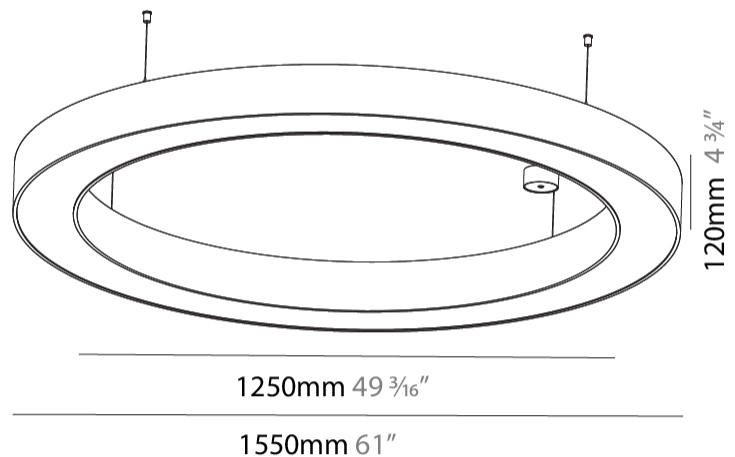

GENERAL

Series: Glorious
Subseries: Glorious
Brand: Prolight
Division: Architectural
Mounting Type: Suspension
Mounting Location: Ceiling
Subcategory: Ambient

PHYSICAL

Shape: Round
Diameter (mm): 1550
Diameter (in): 61
Height (mm): 120
Height (in): 4 ³/₄
Max. Overall Height (mm): 2120
Max. Overall Height (in): 83 ⁷/₁₆
Light Distribution: Direct / Indirect
Weight (kg): 16.737
Weight (lbs): 36.90
Diffuser: PMMA - Opal or Micro-Prism
Fixture Finish: SSR / BKV / CWI / CRY / HAB / UFT / ITA / RUA / FTG / MYG / LOD / PUS / FRO / FUP / KIA / POP / BLS / SPG / MEY / GOH / GUM / CHC / COM / ABZ / JAG / OBR / MOS / ROR
Fixture Material: Aluminum

ELECTRICAL

Lamp Type: LED (Zhaga Standard)
Input Wattage (W): 110
Total Output Wattage (W): 88 / 70.4 (3500K)
Dimming: Non-Dimming / Phase Dimming (120Vac only) / 0-10V Dimming
Driver Included: Yes
Driver Location: Integrated
Driver Type: Constant Current - 120 / 277Vac
Driver Class: Class 2
Input Voltage (V): 120 - 277
Constant Current (MA): 350 / 700/800 (3500K)

LED

Color Temperature (°K): 3000 / 3500 / 4000
Max. Delivered Lumen (lm): 6920 / 7164 / 7310 Direct / 4530 / 4938 / 4790 Indirect
CRI: >80 CRI
Efficiency (%): 68
Lamp Life (hrs): 50000

OPTICAL

RATINGS AND CERTIFICATIONS

Certified By: Certified for North American Standards
IP rating: IP20